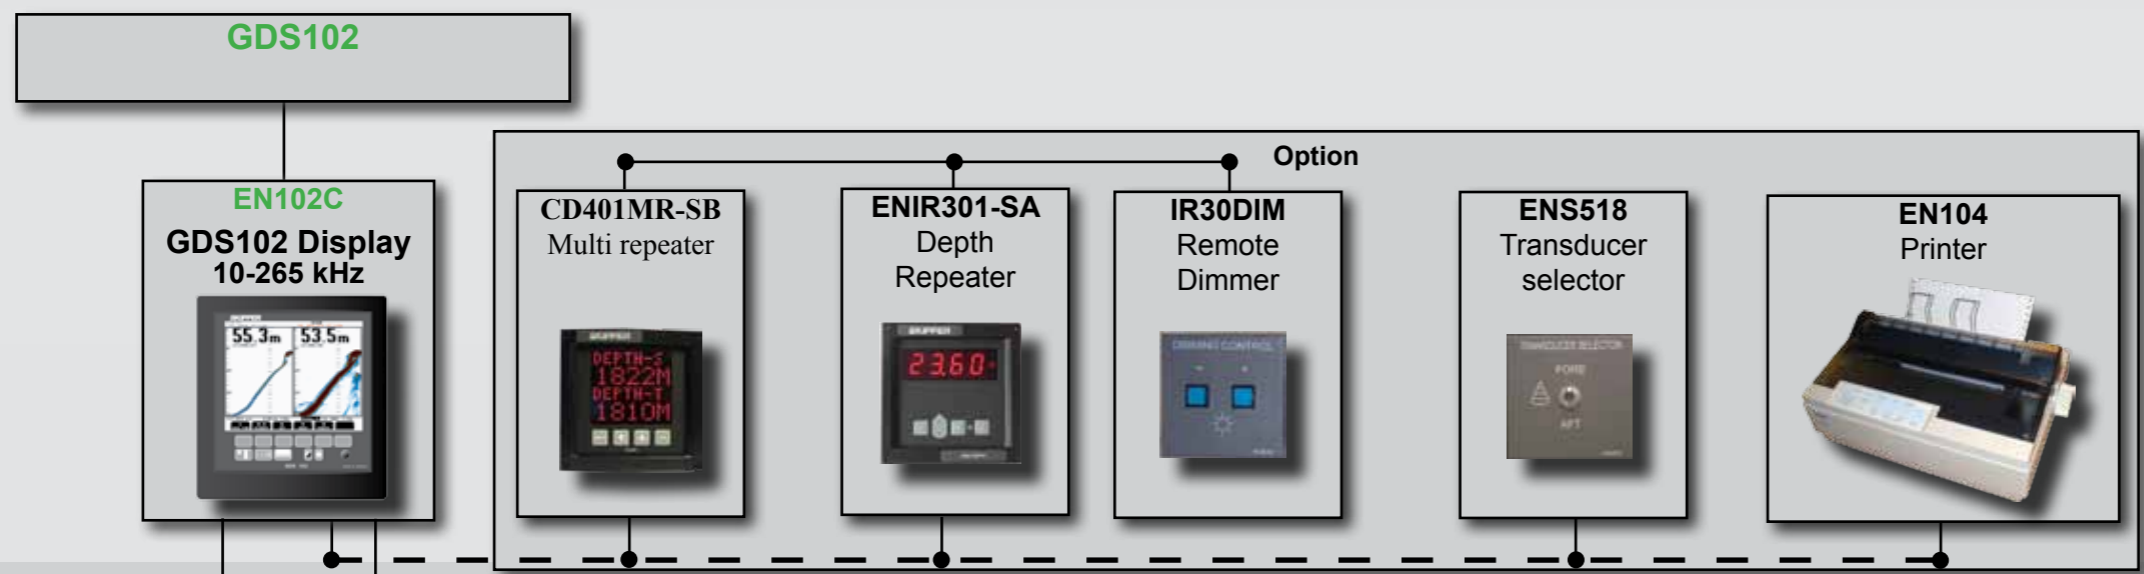

SKIPPER®

GDS102 with 24 and 200 kHz transducer in Sea Valve Single Bottom

DISPLAY

Junction Box

SKIPPER Electronics AS
 www.skipper.no
 Tel. +47 23 30 22 70
 Fax. +47 23 30 22 71
 sales@skipper.no

Transducer

BOTTOM PARTS