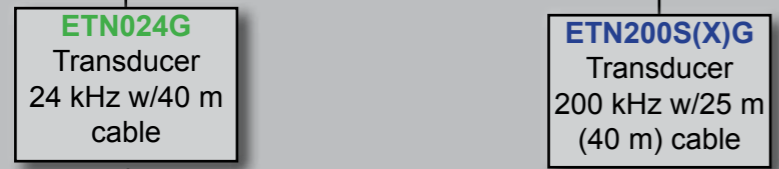

SKIPPER®

GDS102 with 24 and 200 kHz transducer in Sea Valve Single Bottom

DISPLAY

Junction Box

SKIPPER Electronics AS
 www.skipper.no
 Tel. +47 23 30 22 70
 Fax. +47 23 30 22 71
 sales@skipper.no

Transducer